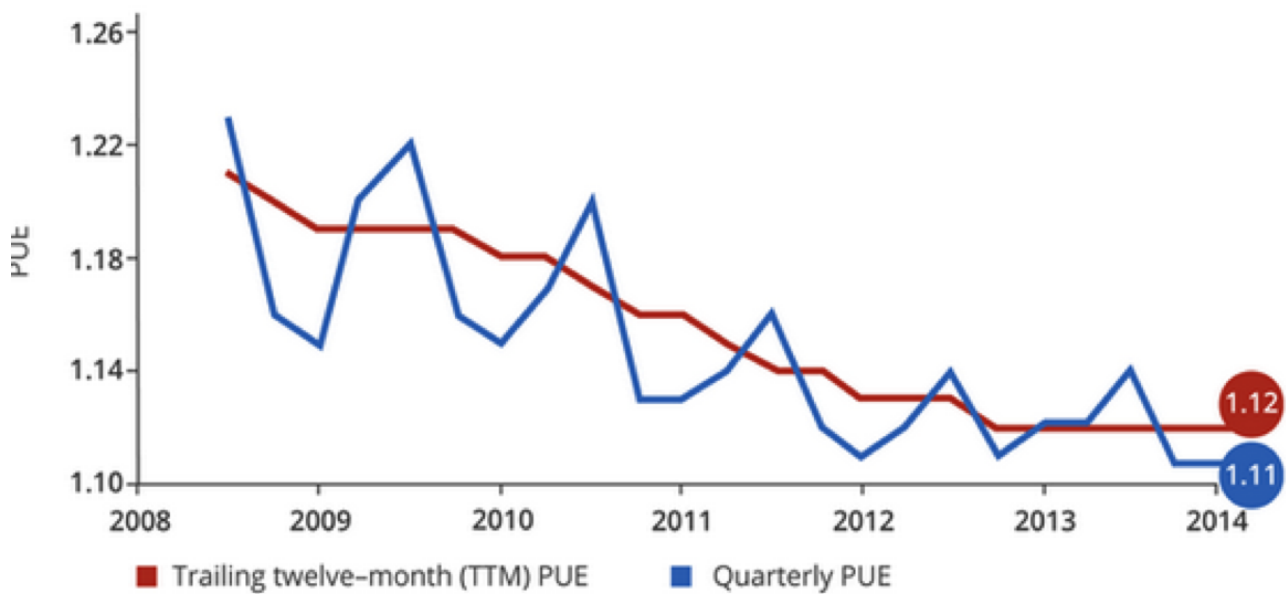

## Continuous PUE Improvement Average PUE for all data centers

[Google's Data Centers Are Greener Than Ever](#)

**DOWNLOAD**

---

Leaders from these three companies, as well as IT hosting company Rackspace, offered candid insights into that transition at the event, which .... Google's data centers are greener than ever. Dinu das. Published. 11 mins ago. on. February 28, 2020. By. Dinu das. Share; Tweet. Google has revealed that its ...