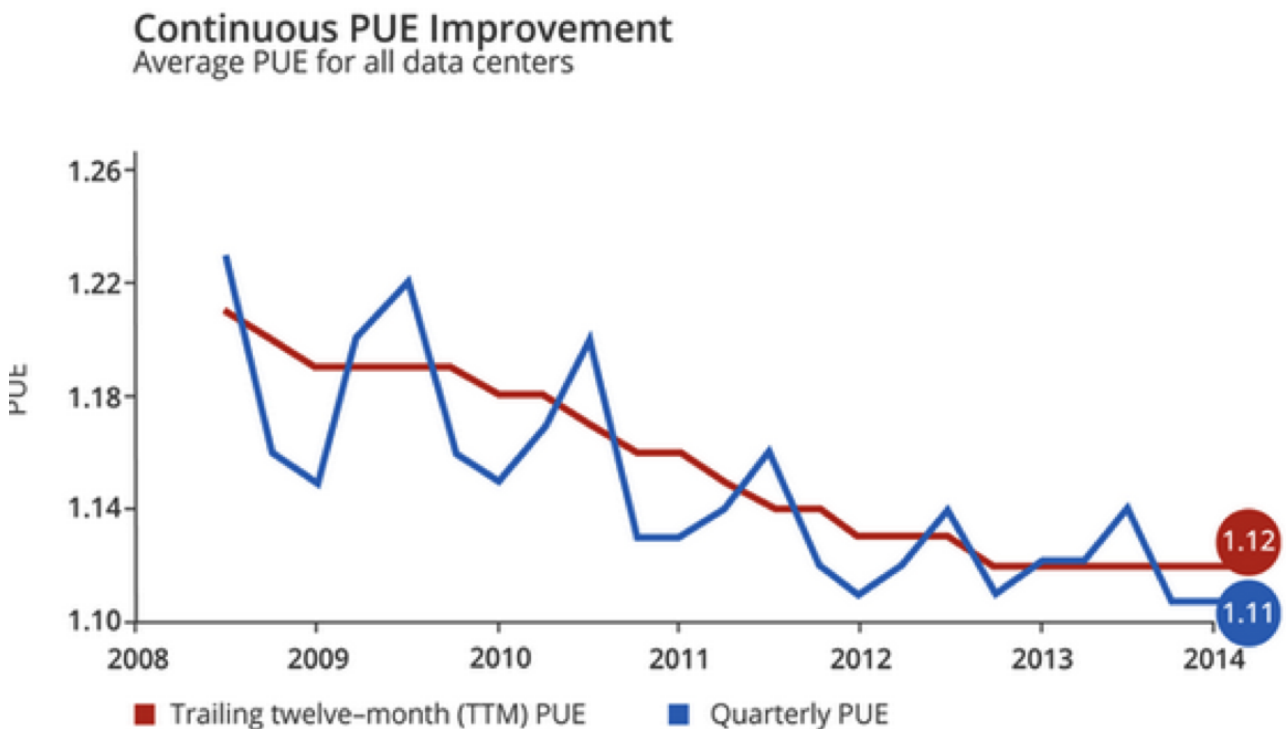

[Group Policy ADMX and Management Console Downloads](#)

Power/energy metrics like data center infrastructure efficiency (DCiE); power ... its six large-scale Google-designed data centers, with one reaching a PUE of 1.15. ... data centers, which makes this company more than seven times greener than .... For more than a decade, we've worked to make Google data centers some of the most efficient in the world by designing, building, and operating ... Once is Never Enough ... Pumps out in a field with a wide green valley in the background.. Google has revealed that its data centers are twice as energy efficient as a typical enterprise data center thanks to more than a decade worth of work spent on .... Companies such as Google, Facebook, and Apple compete on the basis of the power, low cost—and, increasingly, green credentials—of their data centers. [Brawlhalla 1000 Mammoth coins Exalted chest opening](#)

[RSA SecurID teardown](#)